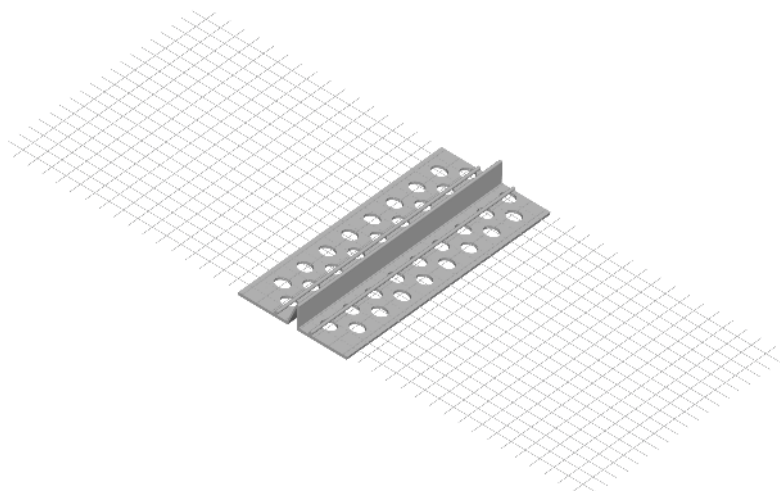

# screed 6 with glass fibre mesh

- this is a universal profile that may be used with all of thermal insulation types
- the profile defines a dividing line of varicolored plasters on a single surface

Material	Dimension	Ordering No.	Length	Packing
	mm		m	pcs
PVC	6	D/11	2,5	40

### Recommendation:

The part is applied as far as under the last plaster decorative layer.